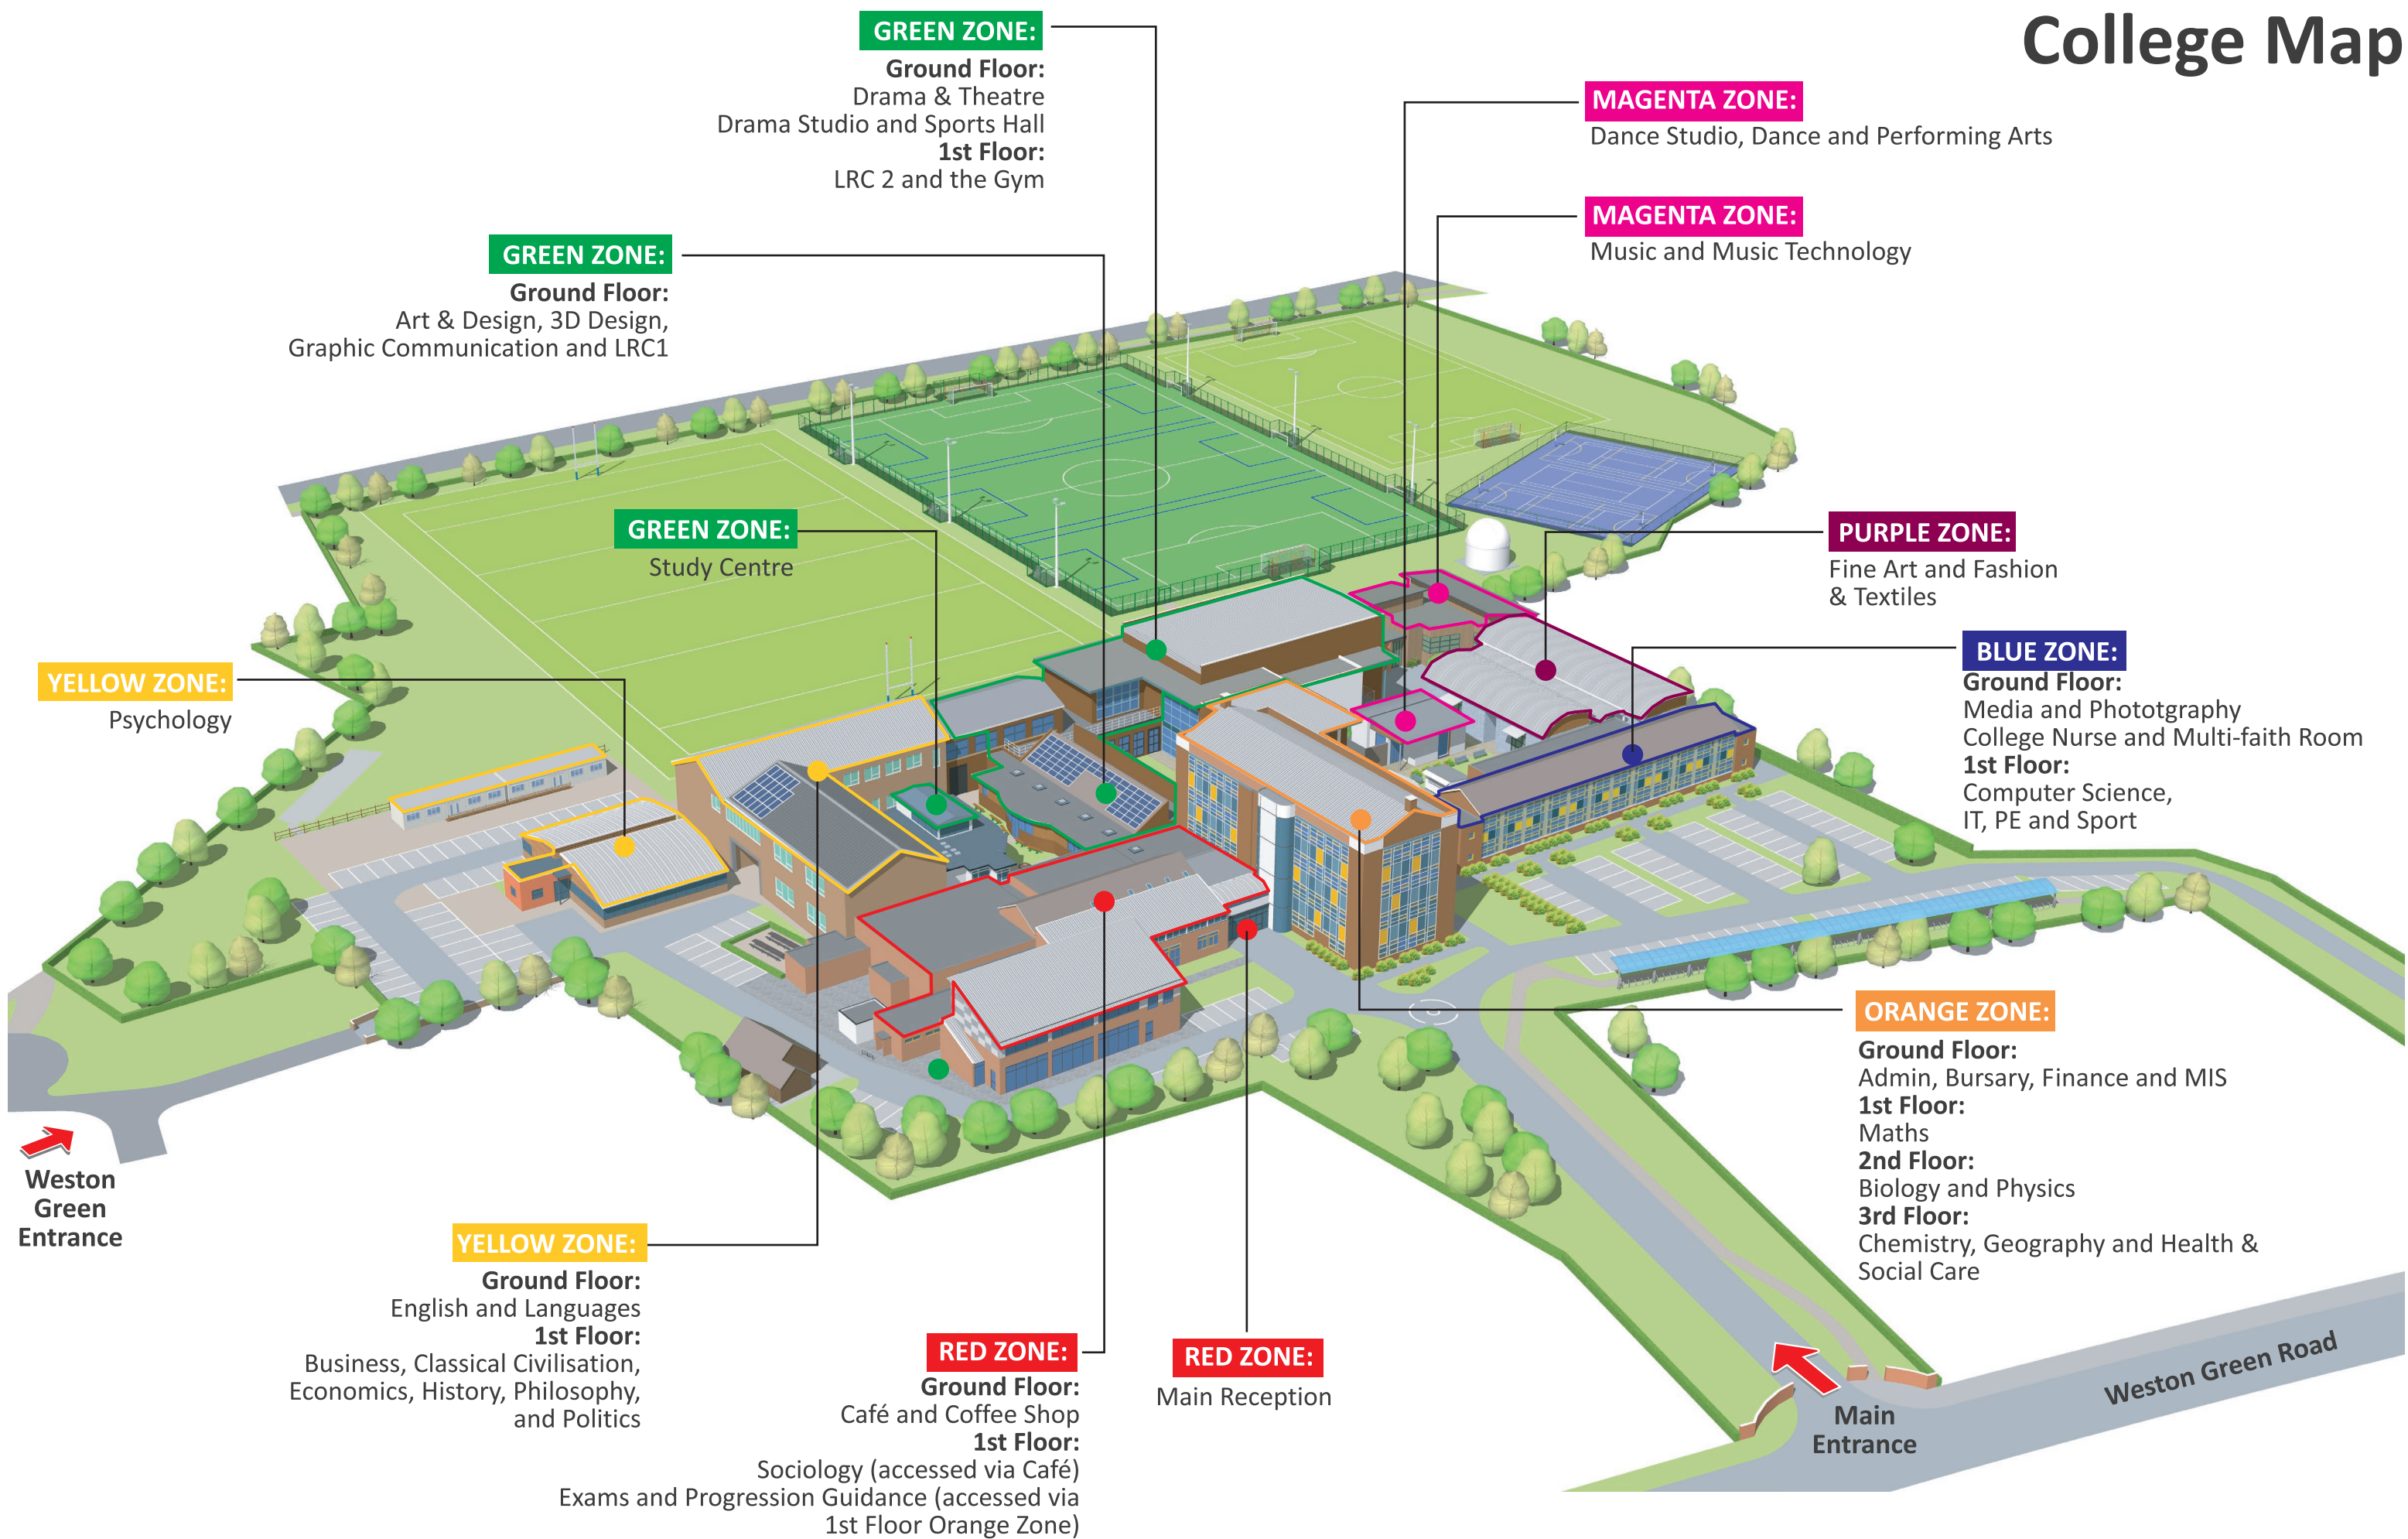

# College Map

**GREEN ZONE:**

**Ground Floor:**  
Drama & Theatre  
Drama Studio and Sports Hall  
**1st Floor:**  
LRC 2 and the Gym

**GREEN ZONE:**

**Ground Floor:**  
Art & Design, 3D Design,  
Graphic Communication and LRC1

**GREEN ZONE:**

Study Centre

**YELLOW ZONE:**

Psychology

**YELLOW ZONE:**

**Ground Floor:**  
English and Languages  
**1st Floor:**  
Business, Classical Civilisation,  
Economics, History, Philosophy,  
and Politics

**RED ZONE:**

**Ground Floor:**  
Café and Coffee Shop  
**1st Floor:**  
Sociology (accessed via Café)  
Exams and Progression Guidance (accessed via  
1st Floor Orange Zone)

**RED ZONE:**

Main Reception

**MAGENTA ZONE:**

Dance Studio, Dance and Performing Arts

**MAGENTA ZONE:**

Music and Music Technology

**PURPLE ZONE:**

Fine Art and Fashion  
& Textiles

**BLUE ZONE:**

**Ground Floor:**  
Media and Photography  
College Nurse and Multi-faith Room  
**1st Floor:**  
Computer Science,  
IT, PE and Sport