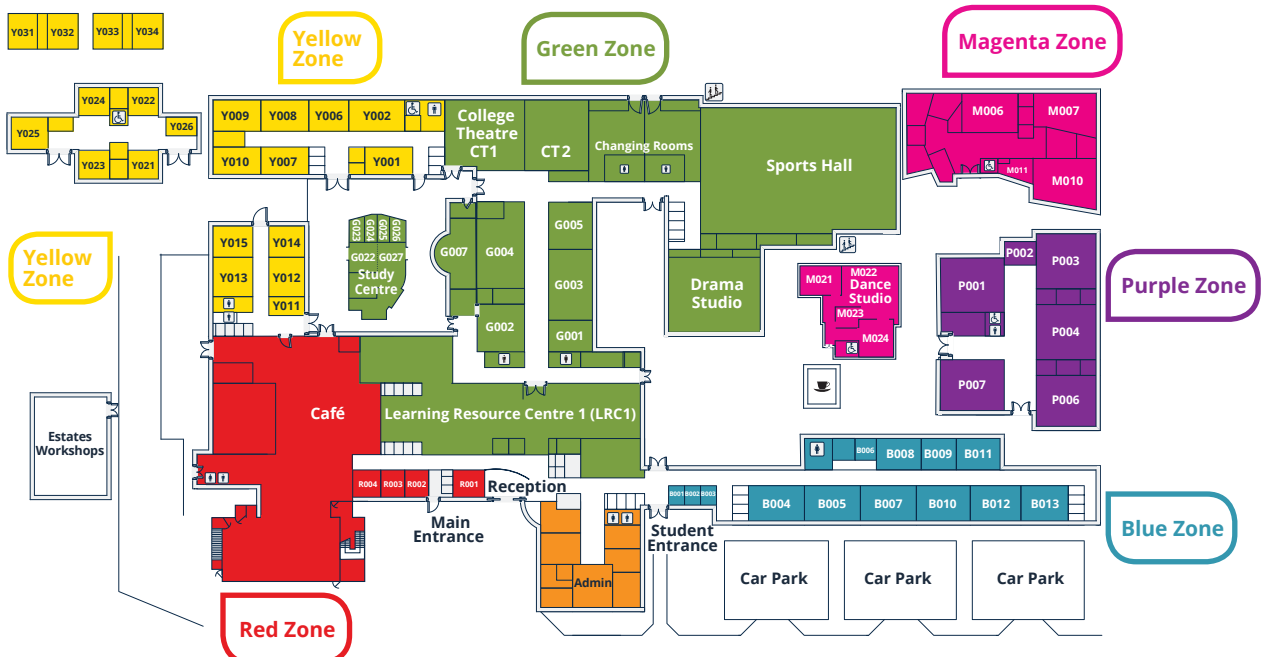

Ground floor

1st floor

Room Guide

Esher Sixth Form College is divided into colour zones

Each zone starts with the first letter of its colour, e.g. Y = Yellow zone

- The next digit indicates which floor, e.g.
 - 0 = Ground Floor
 - 1 = First Floor
 - 2 = Second Floor
 - 3 = Third Floor
- The last 2 digits indicate the room number

2nd floor

3rd floor