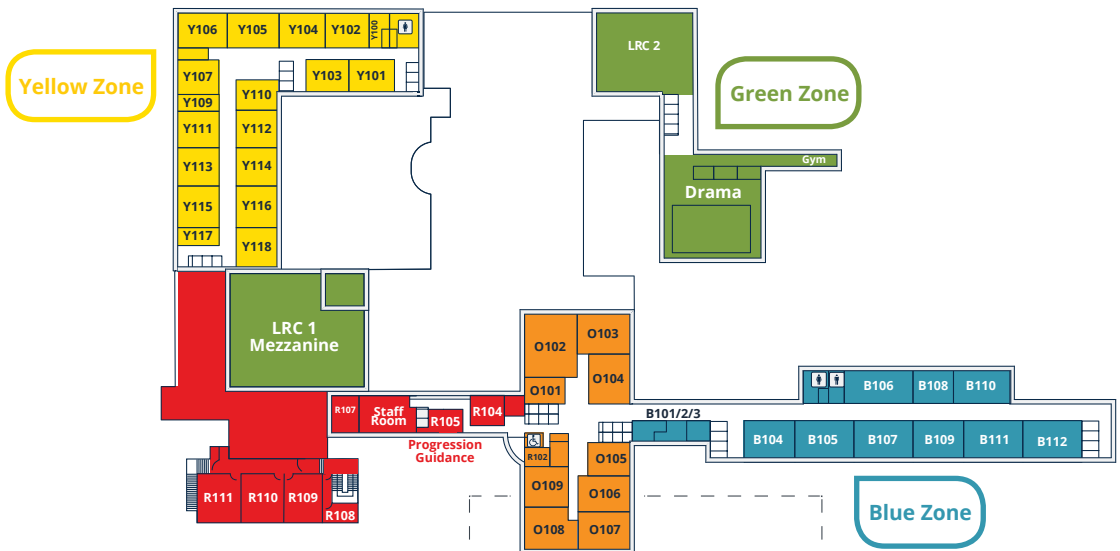

Ground floor

1st floor

Room Guide

Esher Sixth Form College is divided into colour zones

Each zone starts with the first letter of its colour, e.g. Y = Yellow zone

- The next digit indicates which floor, e.g.
 - 0 = Ground Floor
 - 1 = First Floor
 - 2 = Second Floor
 - 3 = Third Floor
- The last 2 digits indicate the room number

2nd floor

3rd floor